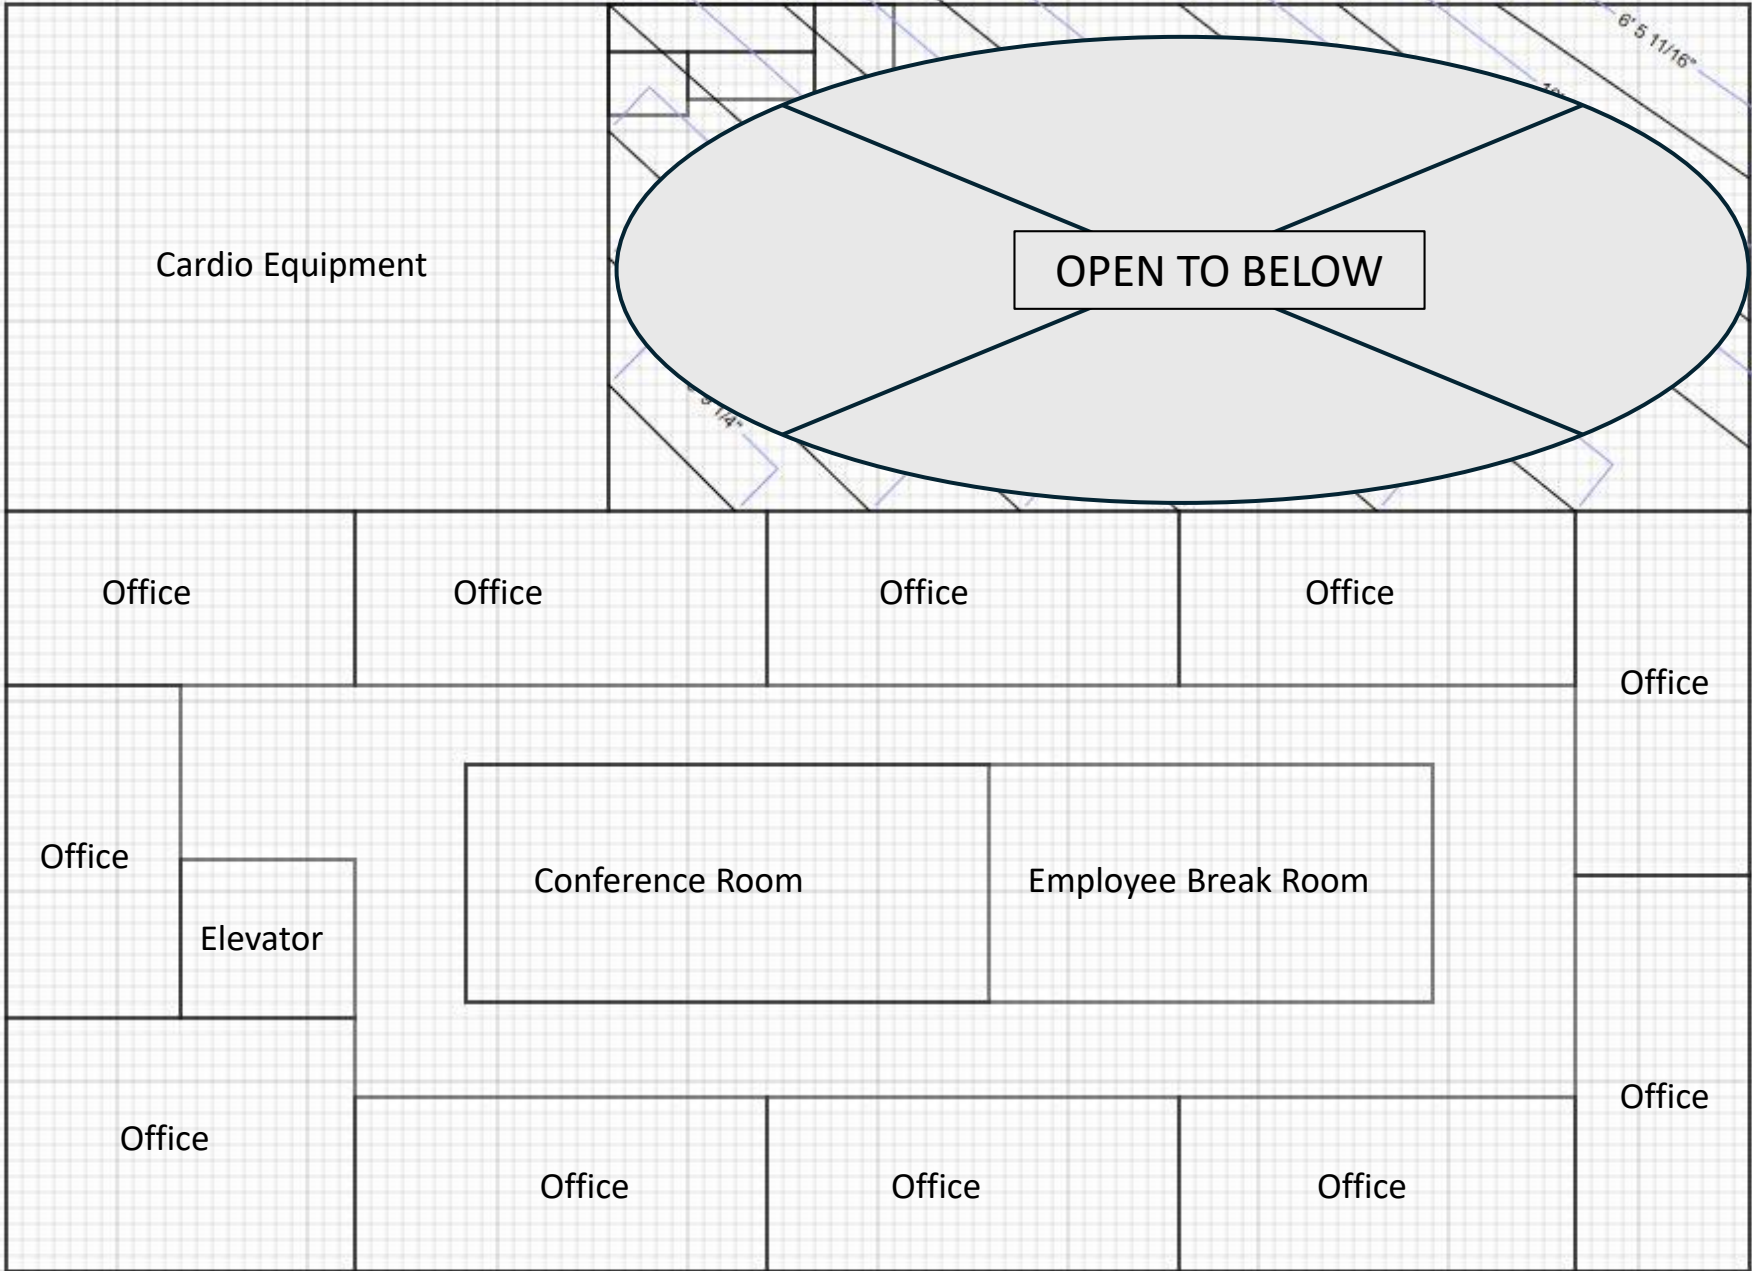

AI-Generated  
RFH Precision  
Medical Clinic

Approx: 20,000  
sqft, 2-story  
building.

Example: First- Floor  
Blueprint/Layout

Example: Second-Floor  
Blueprint/Layout