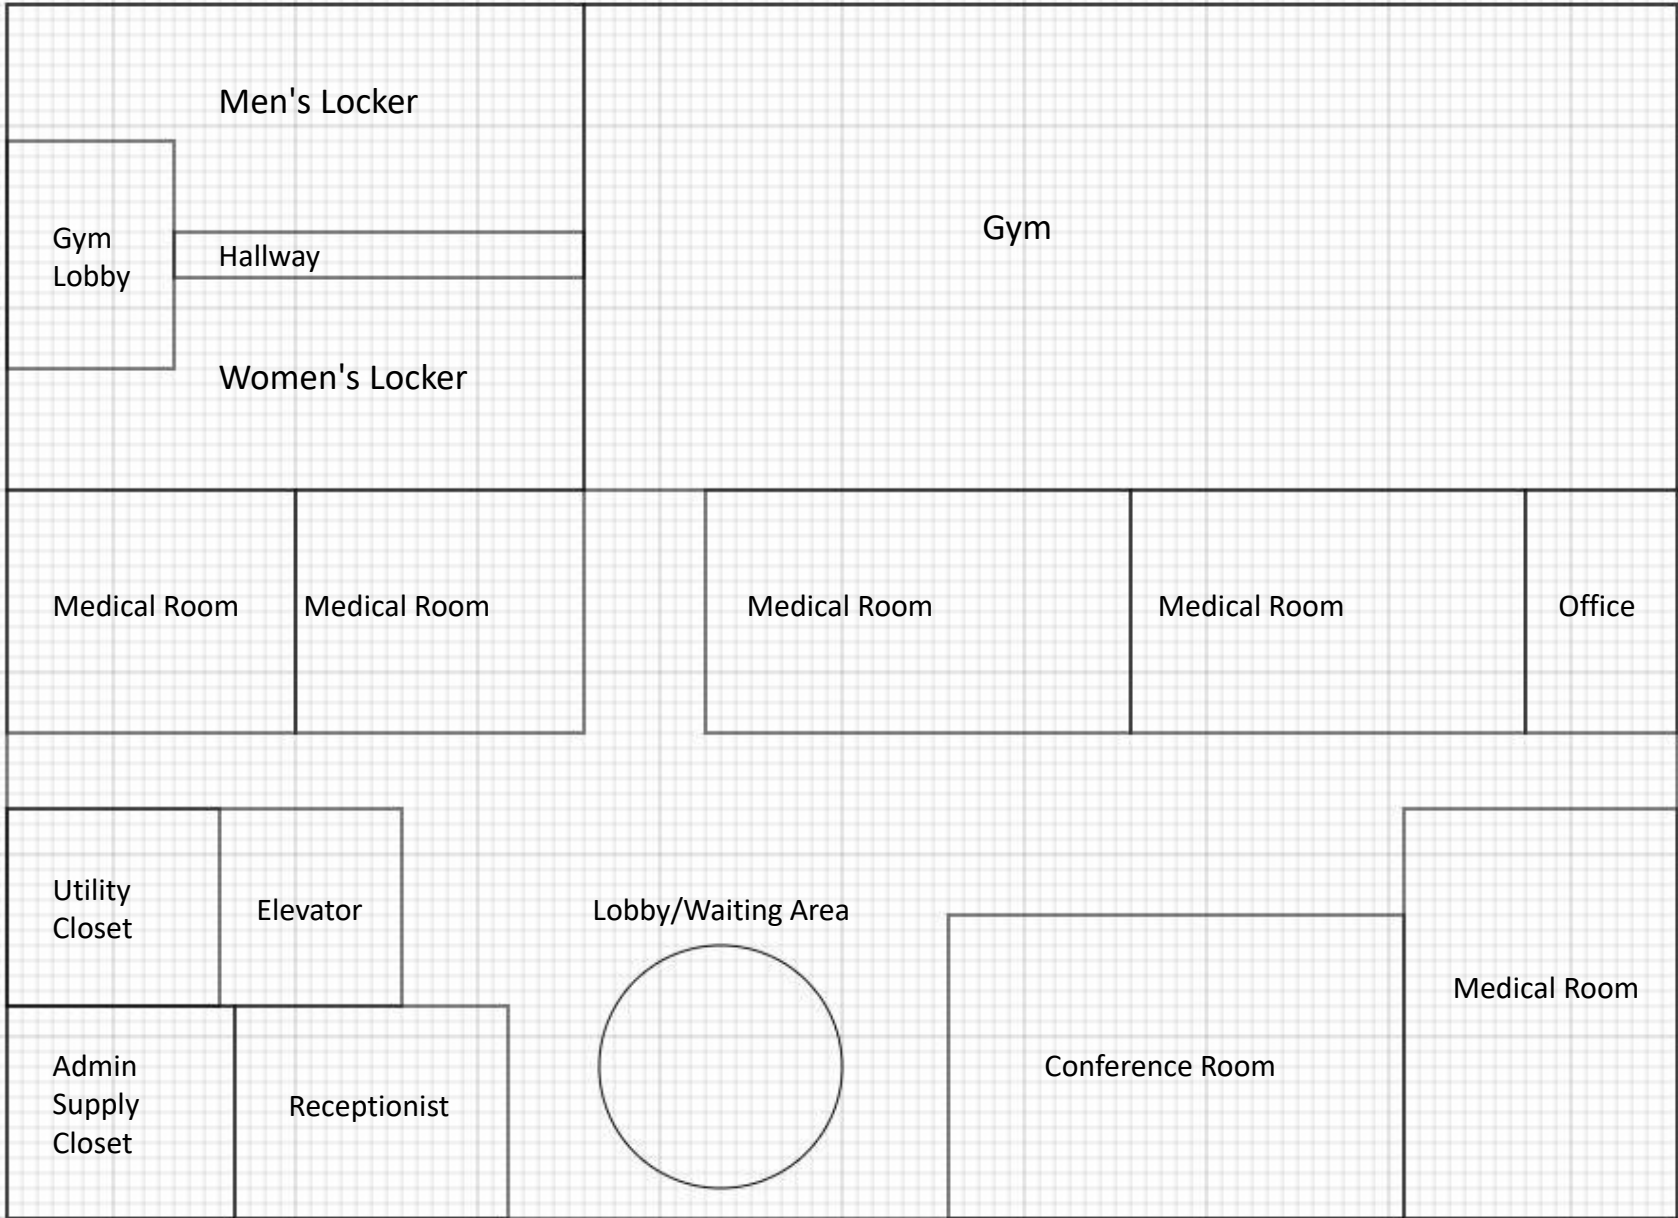

AI-Generated  
RFH Precision  
Medical Clinic

Approx: 20,000  
sqft, 2-story  
building.

Example: First- Floor  
Blueprint/Layout

Example: Second-Floor  
Blueprint/Layout